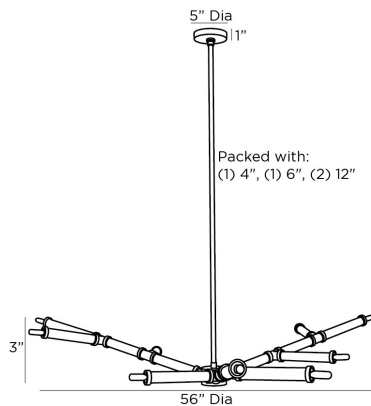

ARTERIO RS

PADEN CHANDELIER

89499

H: 7 IN, Dia: 56.00 IN

Charcoal Leather

Contract Suitable As Is

In a sprawling form reminiscent of tree branches, the Paden is richly crafted with menswear-inspired materials and detailing. Each arm is dressed in visible, stitched charcoal leather, and English bronze steel detailing offers luxurious contrast. Finish will vary.

APPEARANCE

Material	Leather, Steel
Finish	Charcoal, English Bronze
Finish Will Vary	true
Top Coat/Sealant	false

DIMENSIONS

Chandelier	H: 3 IN, Dia: 56.00 IN
Minimum Hanging Height	7 IN
Maximum Hanging Height	37 IN
Canopy	H: 1 IN, Dia: 5.00 IN

WIRING

Rating	Damp
Cord	10 FT, Black/White, SVT
Socket	9, Type B - E12
Photographed Bulb	Small Clear Tubular Bulb
Maximum Watt	40
Voltage	110-120 V

COMPLIANCY

RoHS	true
------	------

SHIPPING

Product Weight	18.6 LBS
Gross Weight 1	26.6 LBS
Shipping Box 1	H: 9 IN, L: 58 IN, W: 24 IN

REPLACEMENT PARTS

Replacement Part 1	PIPE-487
Replacement Part 1 Dim	(1) 4", (1) 6", and (1) 12"
Replacement Part 2	CANOPY-616
Replacement Part 2 Dim	1" x 5"

CONTRACT

Contract Suitable	true
-------------------	------